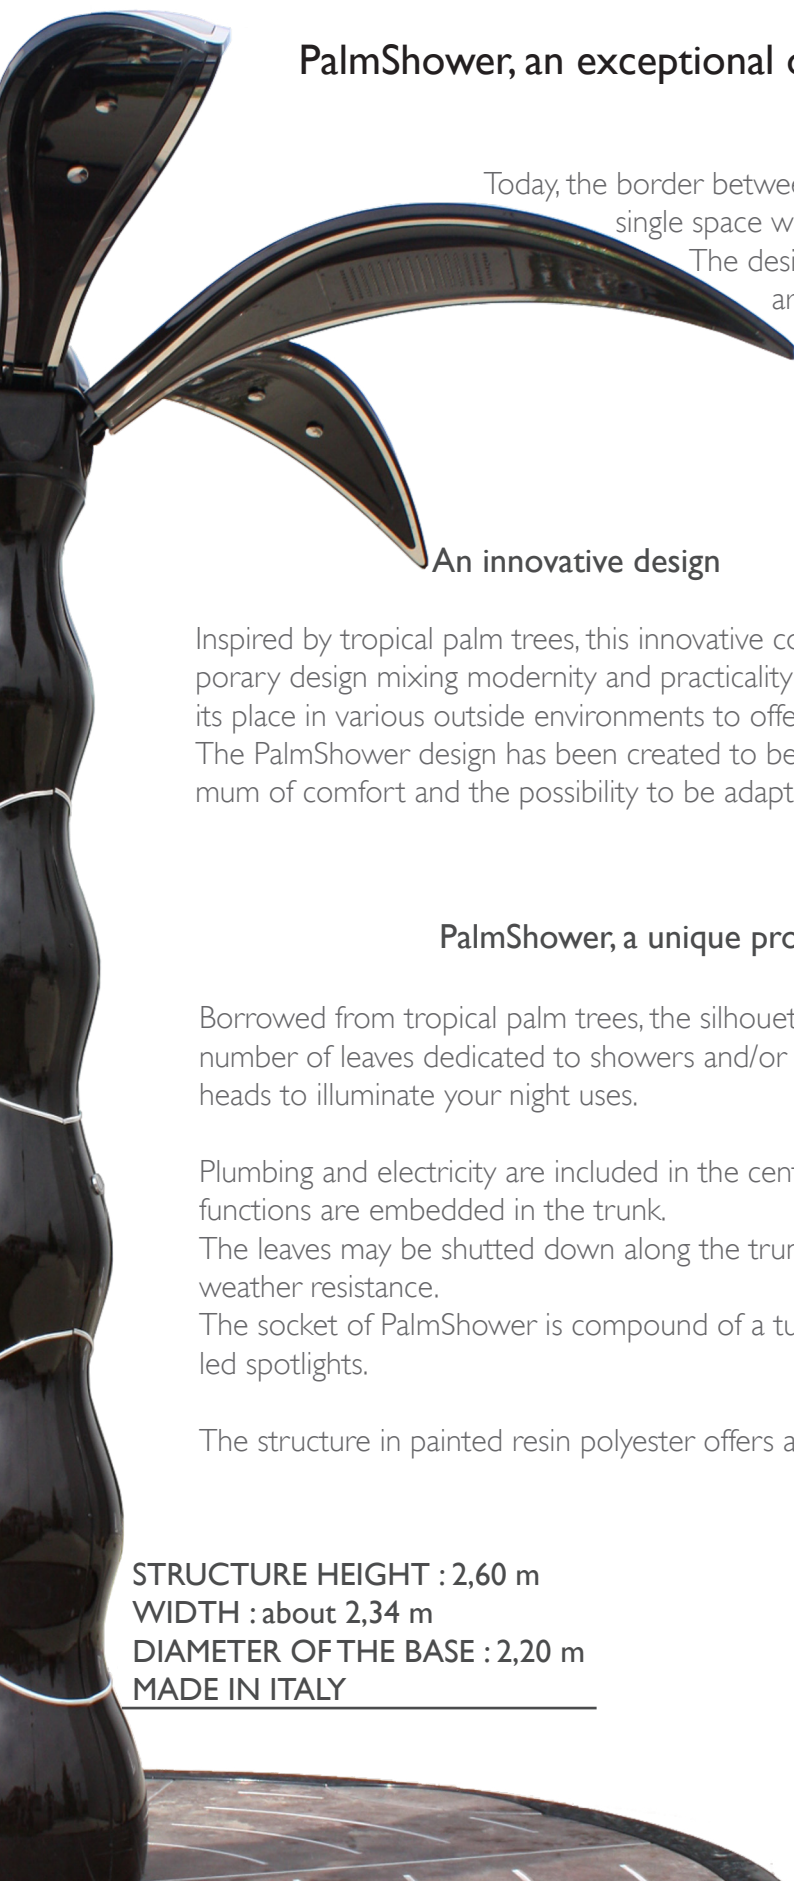

An innovative design

Inspired by tropical palm trees, this innovative concept of shower-spray offers an unusual and contemporary design mixing modernity and practicality. This splendid and sculptural shower will perfectly find its place in various outside environments to offer you number of coolness and well-being moments. The PalmShower design has been created to be easy to use every day by every one with the maximum of comfort and the possibility to be adapted to each personal needs.

PalmShower, a unique product

Borrowed from tropical palm trees, the silhouette includes water jets and allows a customization of the number of leaves dedicated to showers and/or vaporizations. Leds lamps are included in the shower heads to illuminate your night uses.

Plumbing and electricity are included in the central module. The push buttons controlling the whole functions are embedded in the trunk.

The leaves may be shutted down along the trunk by a motorized system to optimize winds and bad weather resistance.

The socket of PalmShower is compound of a tub to receive water and a non-skid surface including the led spotlights.

The structure in painted resin polyester offers a great choice of colors and ensures a perfect resistance.

STRUCTURE HEIGHT : 2,60 m
WIDTH : about 2,34 m
DIAMETER OF THE BASE : 2,20 m
MADE IN ITALY